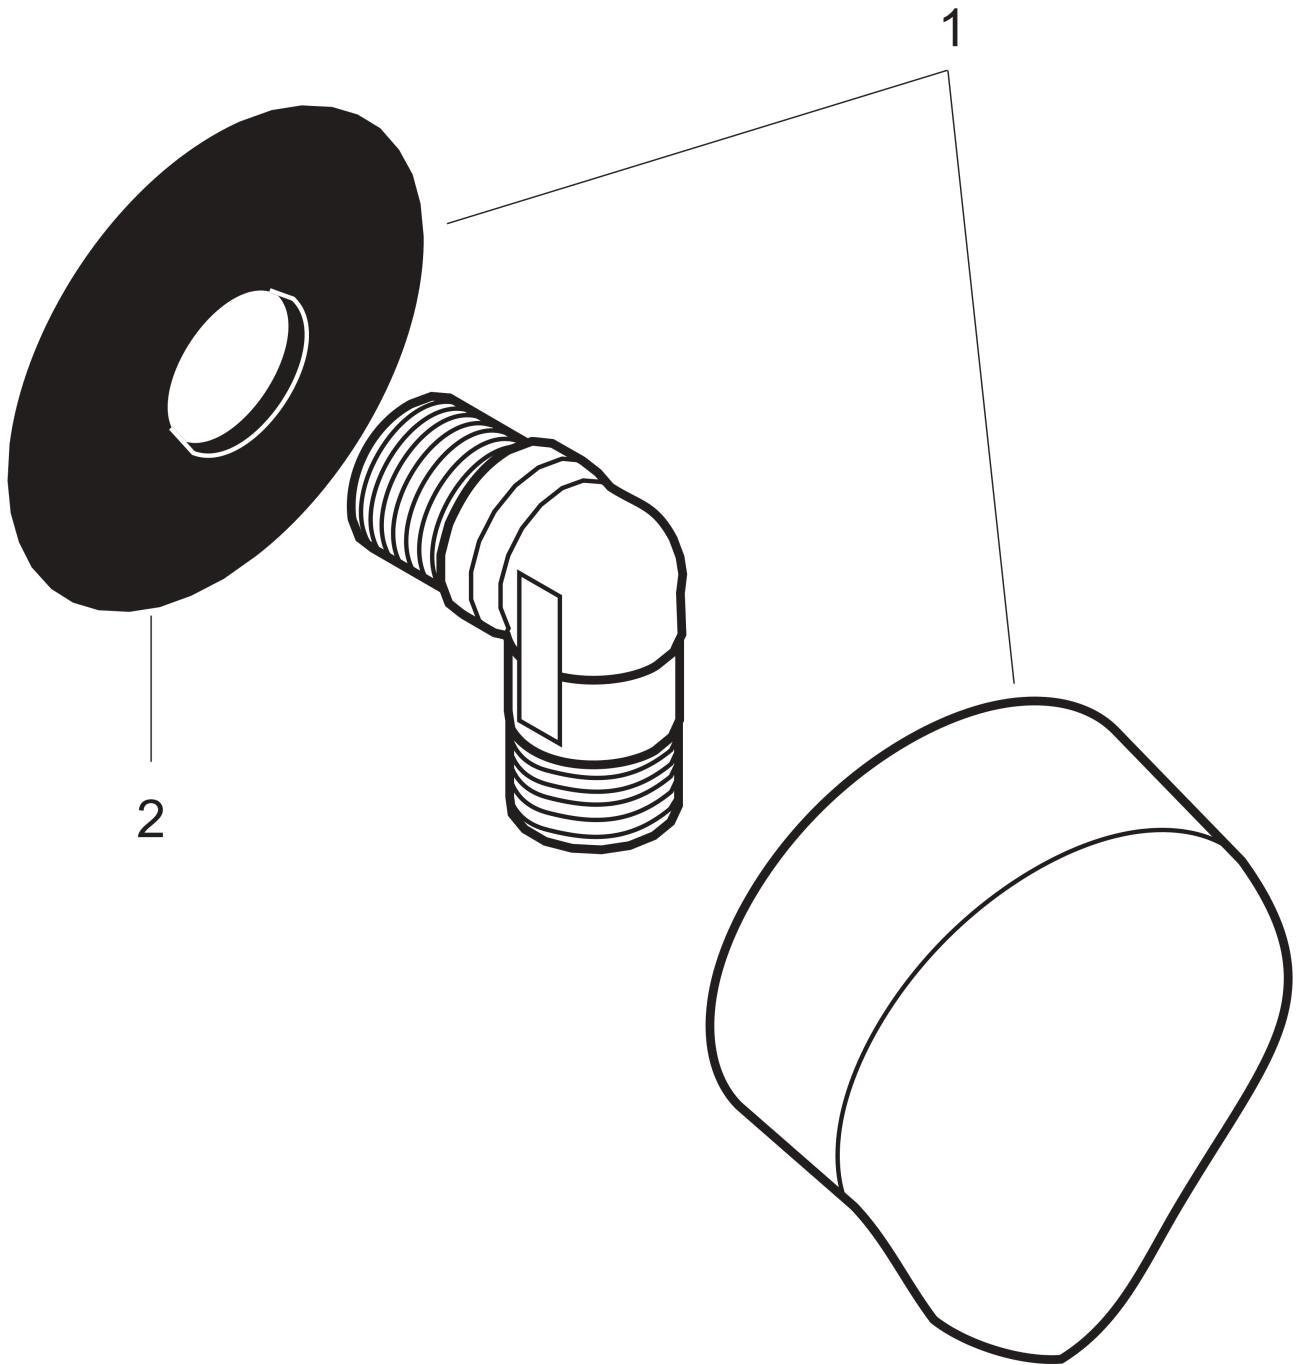

FixFit

Wall outlet E without non-return valve

Surfaces: **Brushed Black Chrome** Article Number: **27454340**

Description

product features

- metal connection angle
- connection type: G 1/2
- hose nut: for shower hoses with conical nut on both sides
- material cover: plastic

Design awards

Product image

Scale drawing

FixFit

Wall outlet E without non-return valve

Surfaces: **Brushed Black Chrome** Article Number: **27454340**

Exploded Drawing

Year of production: >06/20

FixFit

Wall outlet E without non-return valve

Surfaces: **Brushed Black Chrome** Article Number: **27454340**

Spare part list

Year of production: >06/20

Pos.	Description	Article Number	Price	PU
1	cover	97454340	-	1
2	support element	98557000	-	1