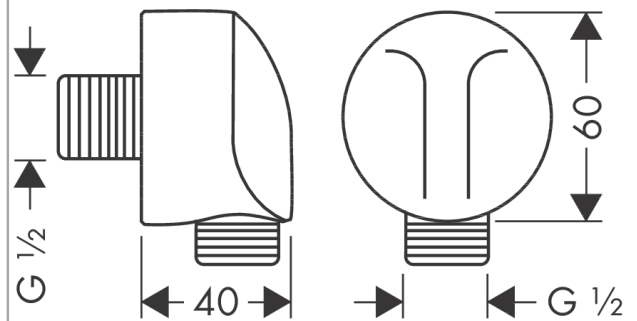

FixFit

Wall outlet E without non-return valve

Surfaces: **Brushed Black Chrome** Article Number: **27454340**

Description

product features

- metal connection angle
- connection type: G 1/2
- hose nut: for shower hoses with conical nut on both sides
- material cover: plastic

Design awards

Product image

Scale drawing

FixFit

Wall outlet E without non-return valve

Surfaces: **Brushed Black Chrome** Article Number: **27454340**

Exploded Drawing

Year of production: >06/20

FixFit

Wall outlet E without non-return valve

Surfaces: **Brushed Black Chrome** Article Number: **27454340**

Spare part list

Year of production: >06/20

Pos.	Description	Article Number	Price	PU
1	cover	97454340	-	1
2	support element	98557000	-	1